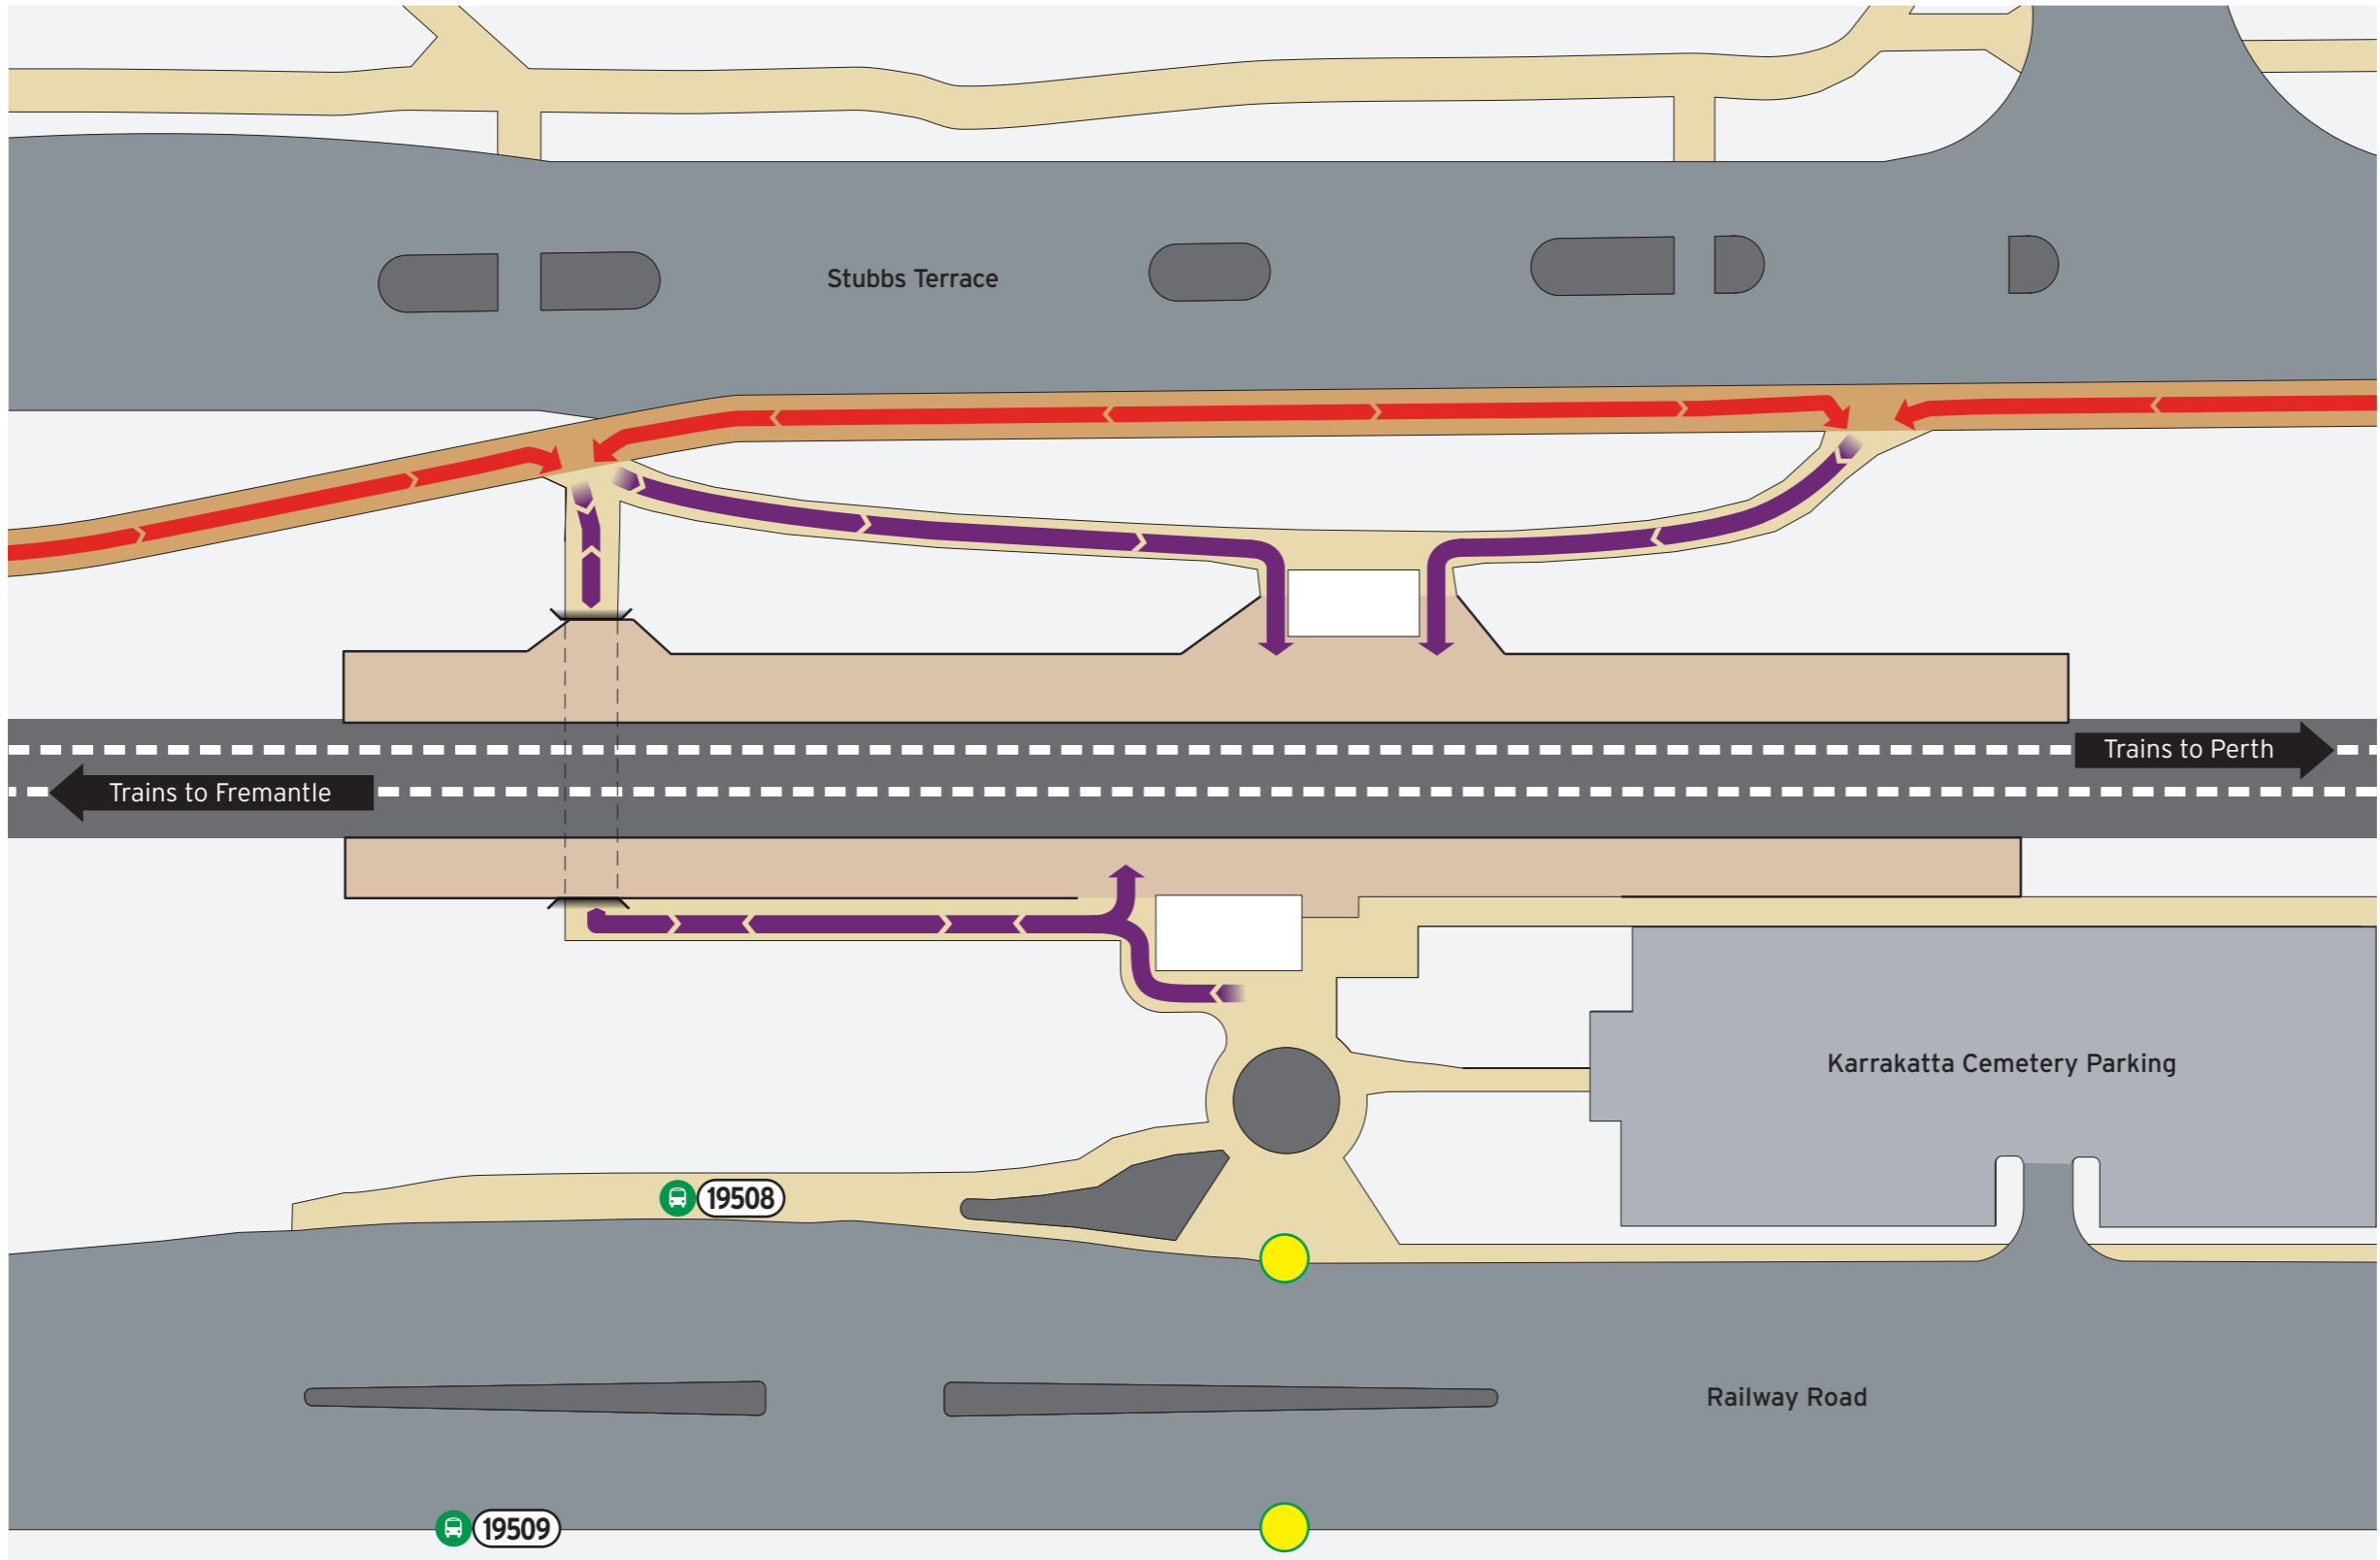

# Karrakatta Station - Access Map

Current as at 31/08/2021

### Bus Stands

Stop	Route
19508	Train Replacement to Perth 906
19509	Train Replacement to Fremantle 906

## Legend

<p>North Point</p>	<p>Scale</p>	All Access	Bus Stand	Pathways	Principal Shared Path	Non-Accessible Area
		Bicycle Access	Pedestrian Crossing Lights	Platforms	Road	